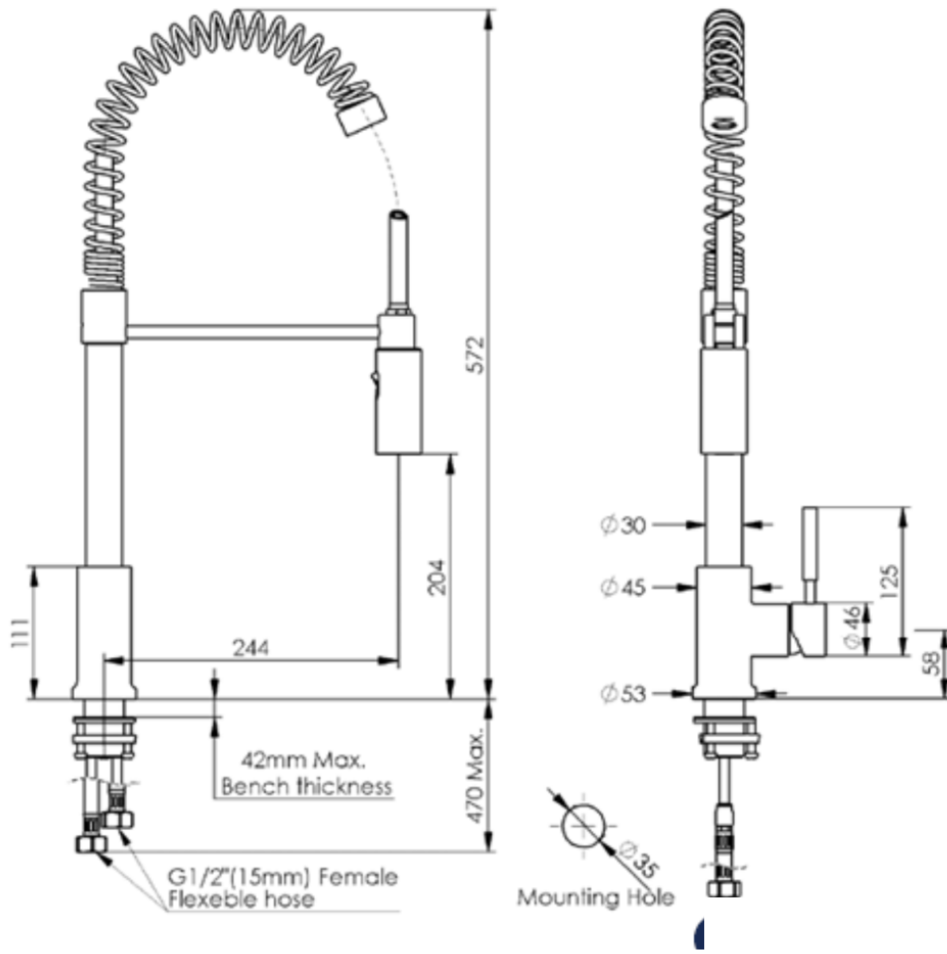

Spring Sink Mixer

LF355301SS | Stainless Steel 304

WELS 5 STAR 5.5 L/M Dual Function
Spray Swivel Spout

AU PHONE - 1800 244 487
EMAIL - aussales@greenstapware.com
WEBSITE - greenstapware.com.au

 | **GREENS**
where life meets water