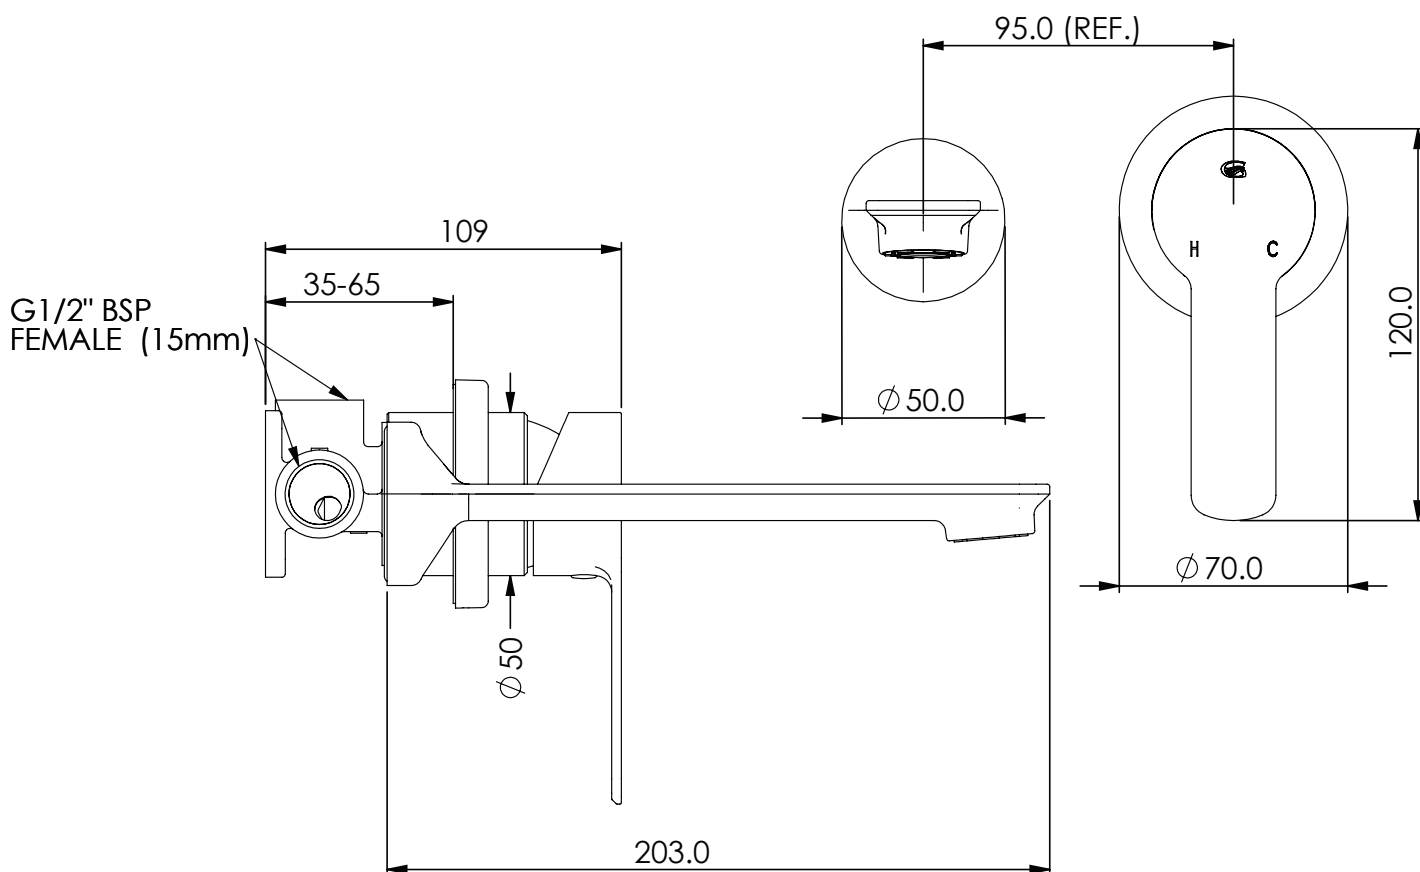

ASTRO II

Wall Basin Mixer

- LF251370CP | Chrome
- LF251370BN | Brushed Nickel
- LF251370MB | Matte Black
- LF251370BB | Brushed Brass
- LF251370GM | Gun Metal

WELS 5 Star 6.0L/M
Fixed Spout

AU PHONE - 1800 244 487
 EMAIL - aussales@greenstapware.com
 WEBSITE - greenstapware.com.au