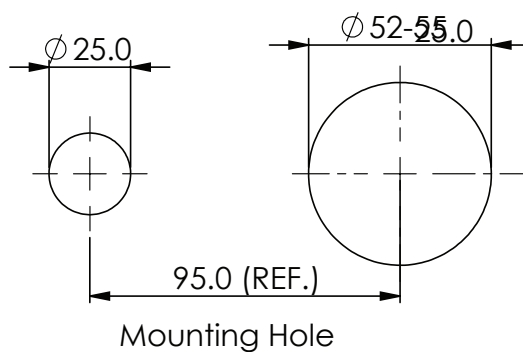

ASTRO II

Wall Basin Mixer

- LF251370CP | Chrome
- LF251370BN | Brushed Nickel
- LF251370MB | Matte Black
- LF251370BB | Brushed Brass
- LF251370GM | Gun Metal

WELS 5 Star 6.0L/M
Fixed Spout

AU PHONE - 1800 244 487
 EMAIL - aussales@greenstapware.com
 WEBSITE - greenstapware.com.au