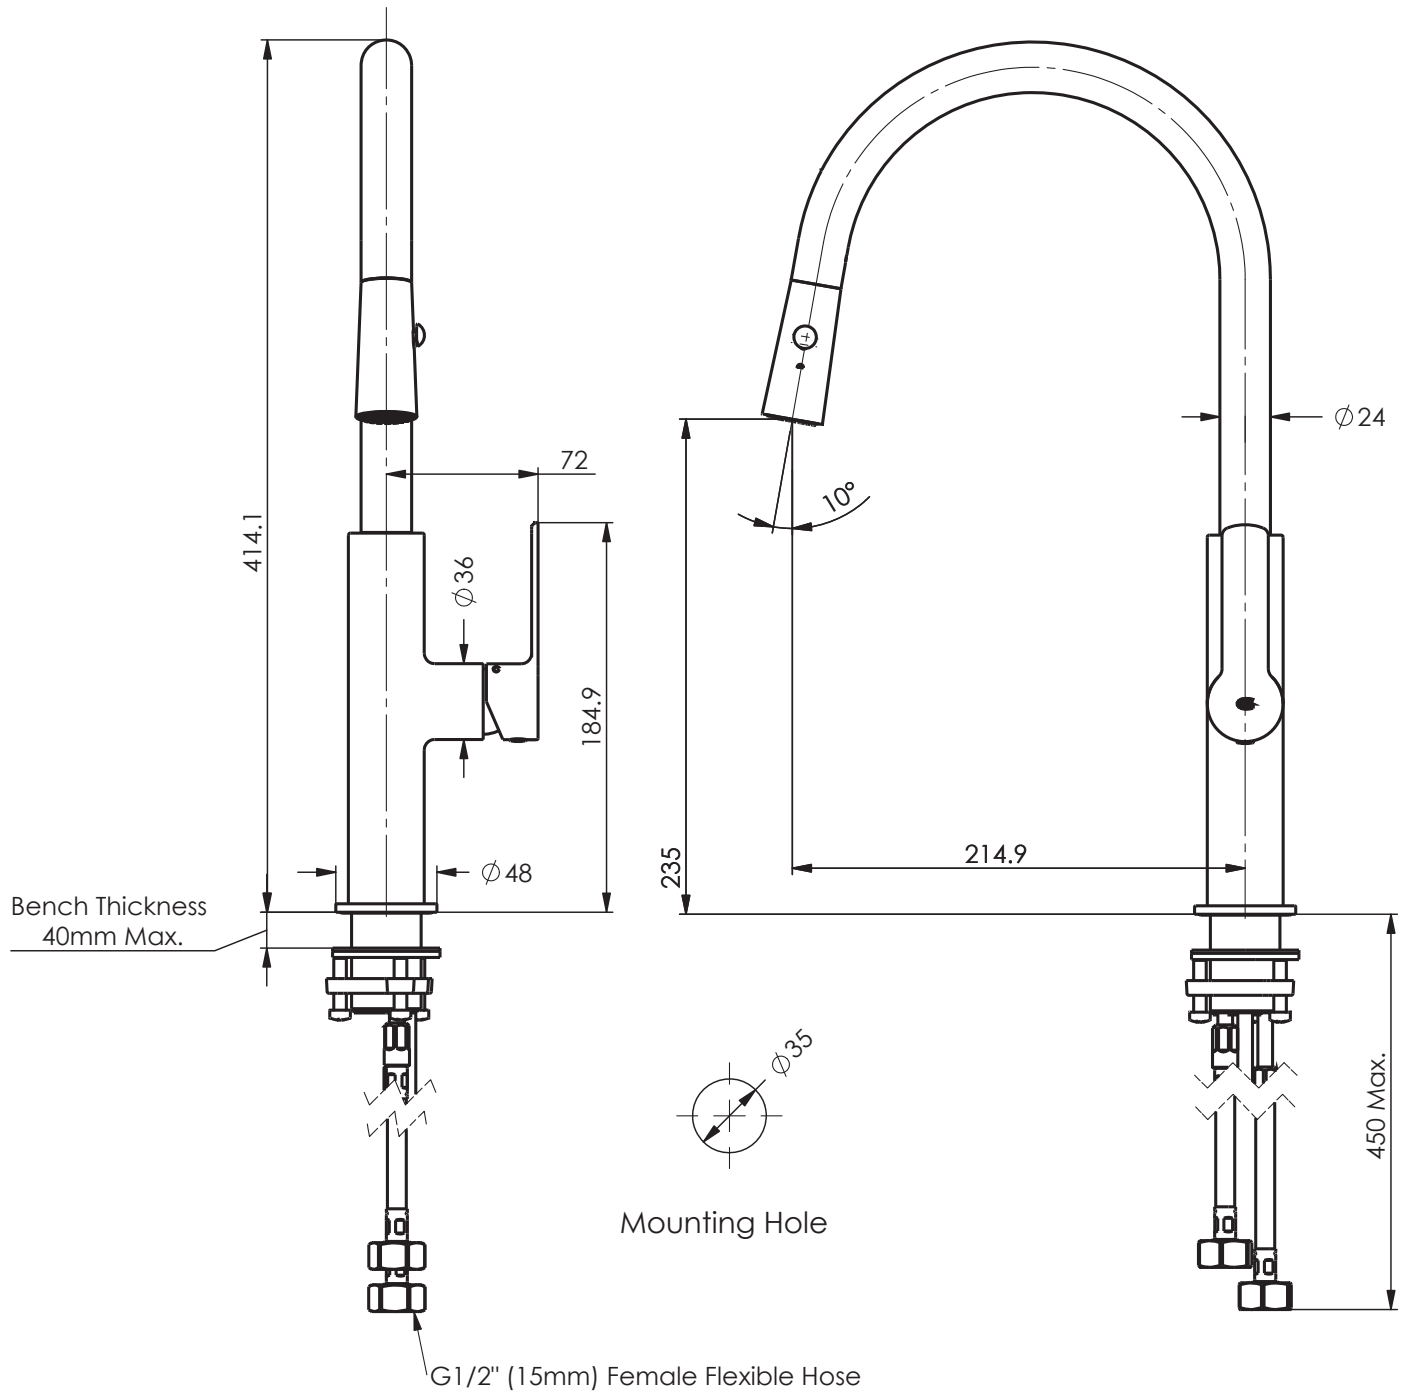

ASTRO II

Pull-Down Sink Mixer

- LF254383CP | Chrome
- LF254383BN | Brushed Nickel
- LF254383MB | Matte Black
- LF254383BB | Brushed Brass
- LF254383GM | Gun Metal

WELS 5 Star 6.0L/M | Dual Function Spray Swivel Spout