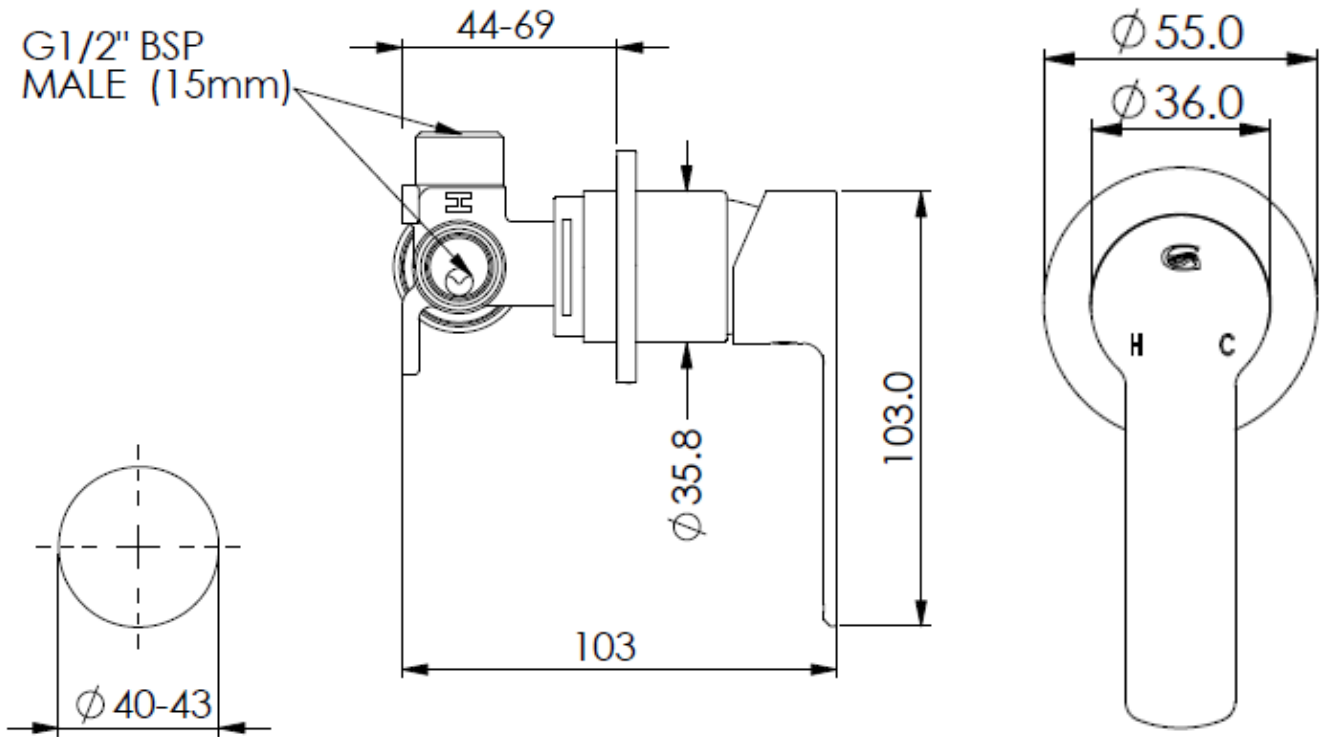

ASTRO II

Mini Trim Kit Only

- 2211251CP | Chrome
- 2211251BN | Brushed Nickel
- 2211251MB | Matte Black
- 2211251BB | Brushed Brass
- 2211251GM | Gun Metal

WELS N/A
Trim Kit Only

Mounting Hole