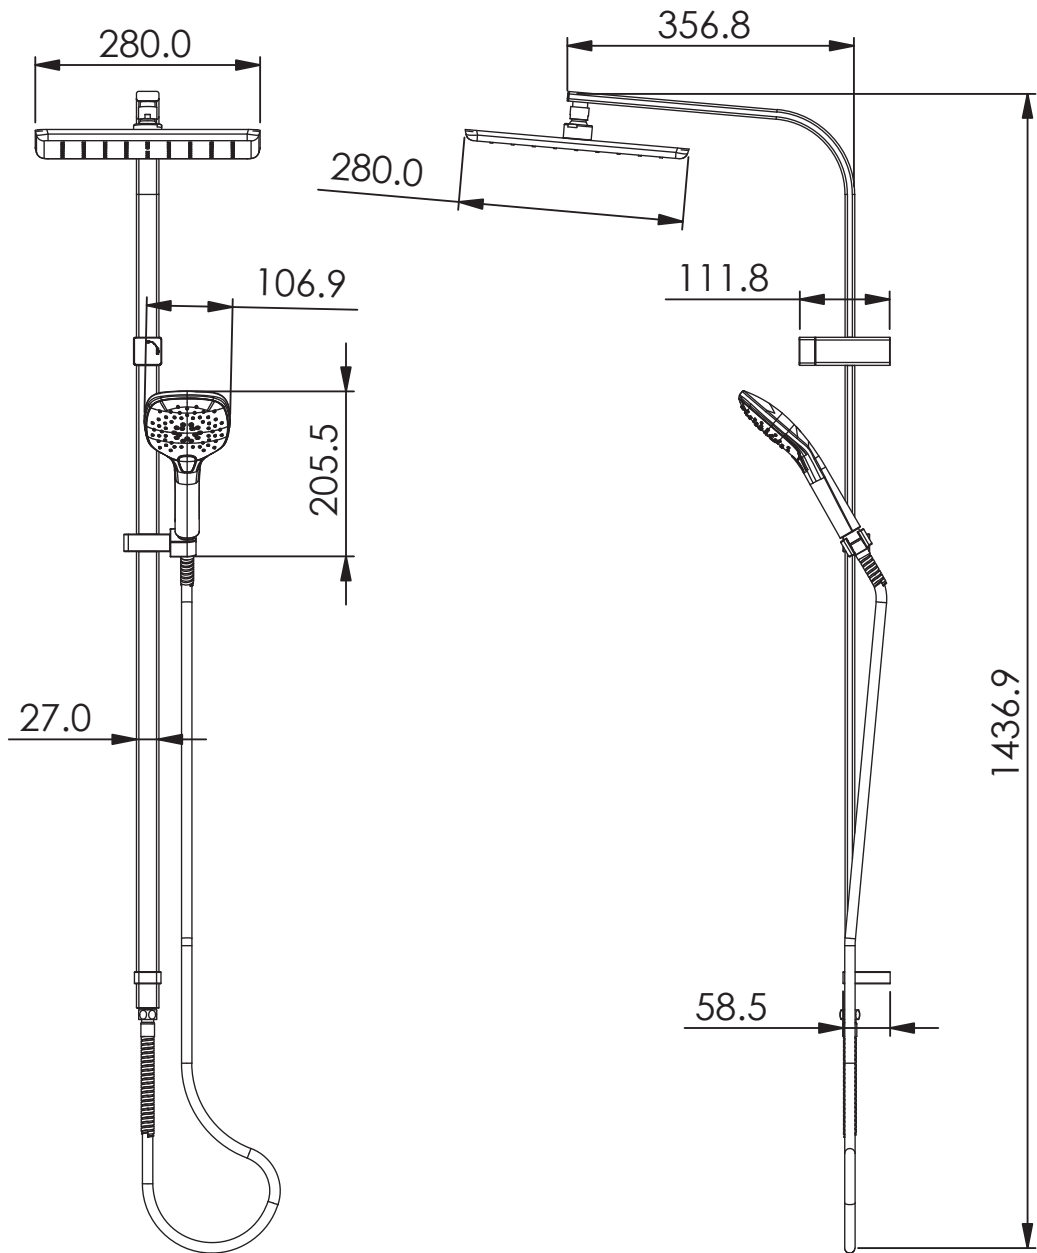

SKYLA

Twin Rail Shower

- 186906 | Brushed Brass
- 186908 | Brushed Copper
- 186909 | Gun Metal
- 186901 | Brushed Nickel
- 186907 | Matte Black
- 186900 | Chrome

WELS 3 Star 9.0L/M | 280mm² Single
Function Overhead | Multi Function
AirFlo® Handset