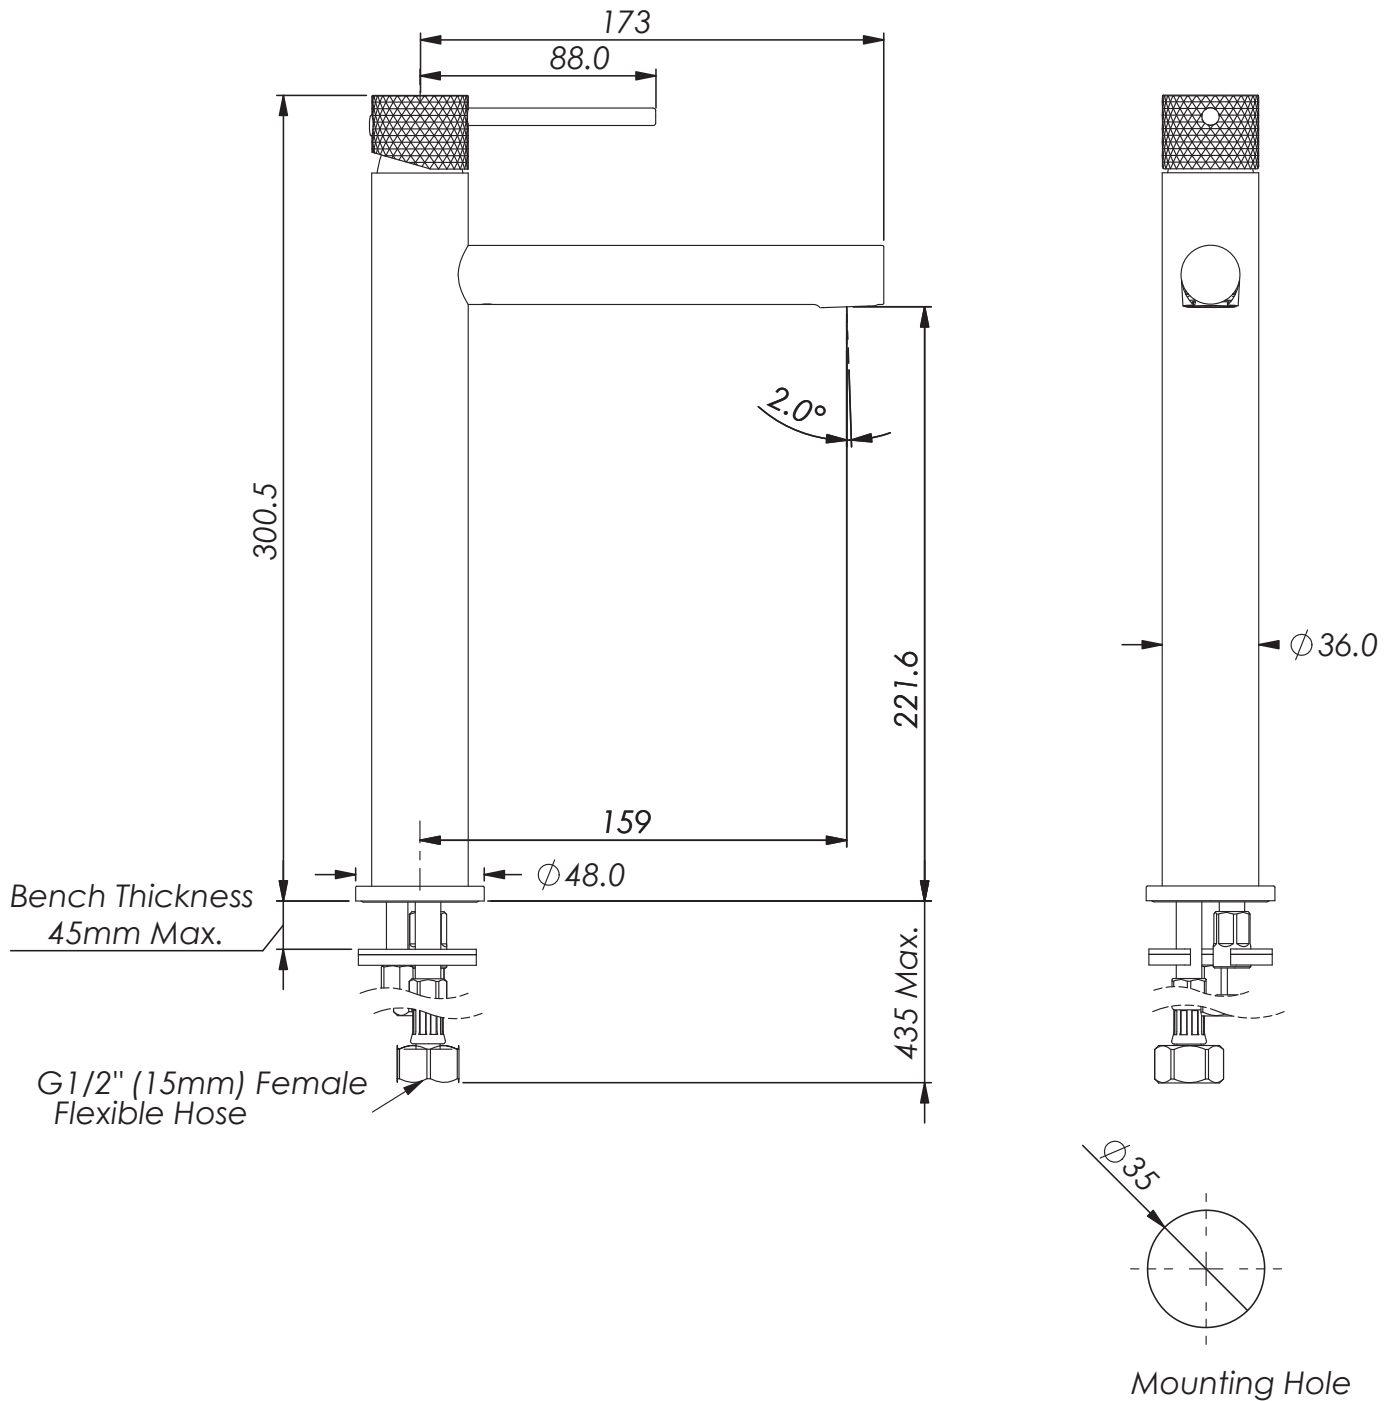

MIKA

Tower Basin Mixer

21212560 | T40100 | Chrome
 21212561 | T40100 | Brushed Nickel
 21212566 | T40100 | Brushed Brass
 21212567 | T40100 | Matte Black
 21102569 | T40100 | Gun Metal

WELS 5 Stars 6.0L/Min Fixed Spout