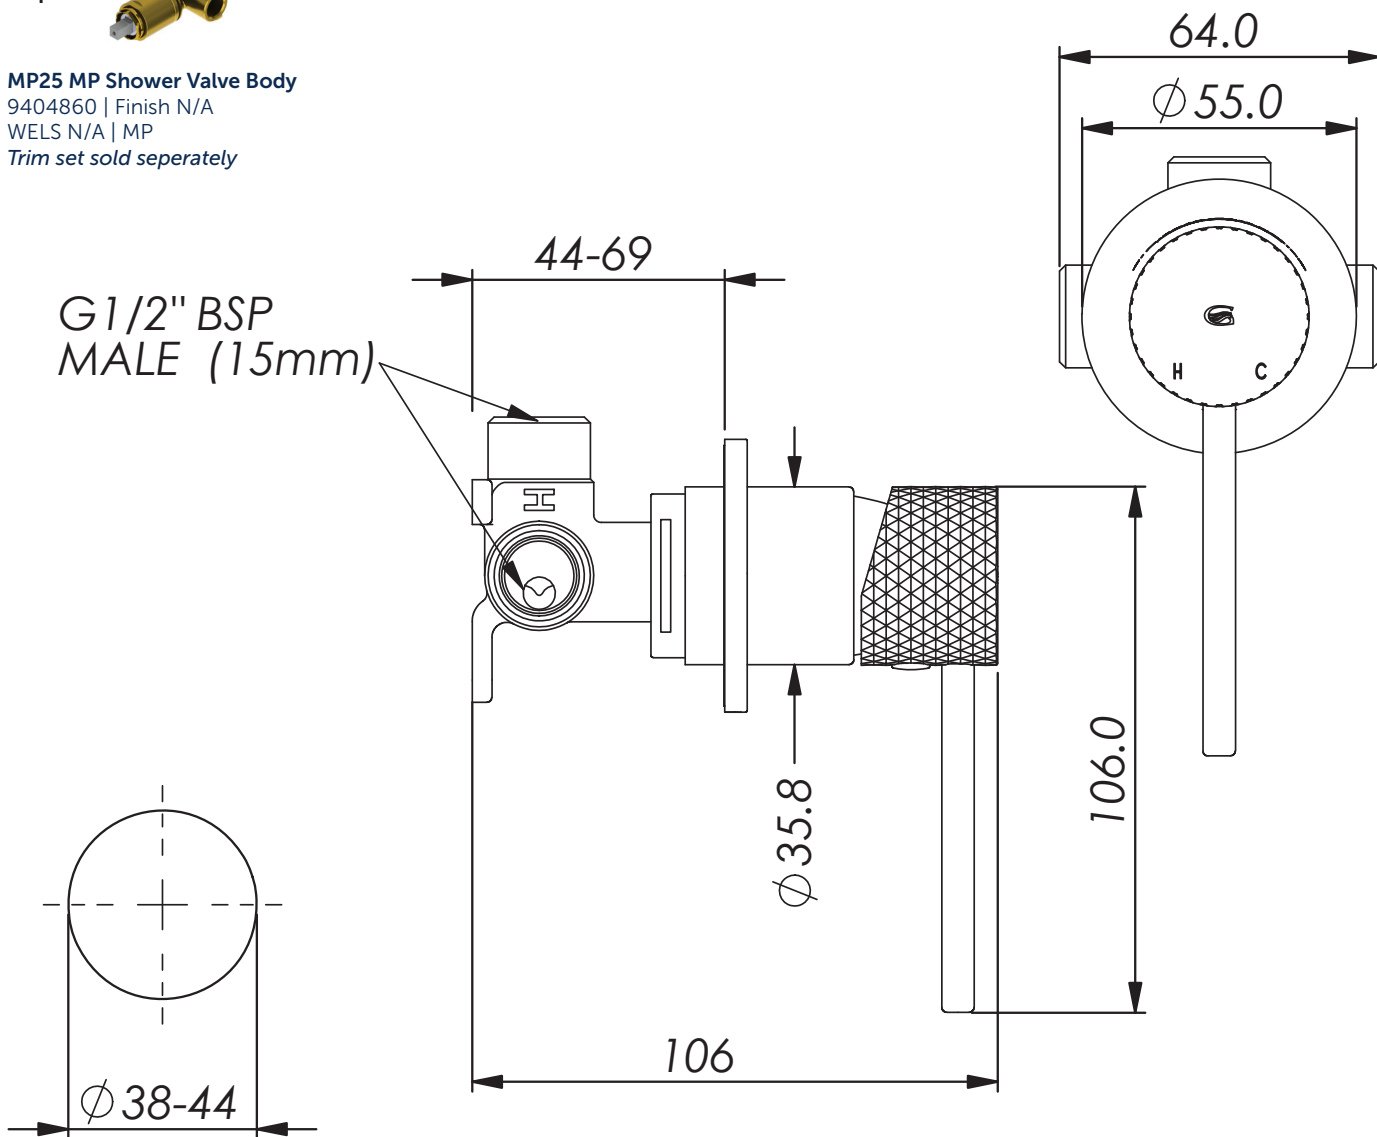

MIKA

Mini Shower Mixer Trim Set

- 21212510 | Chrome
- 21212511 | Brushed Nickel
- 21212516 | Brushed Brass
- 21212517 | Matte Black
- 21212519 | Gun Metal

WELS N/A | 55mm² Faceplate
 Trim set only to suit Universal Shower Mixer Body 25mm.

MP25 MP Shower Valve Body
 9404860 | Finish N/A
 WELS N/A | MP
 Trim set sold separately

Mounting Hole

AU PHONE - 1800 244 487
 EMAIL - aussales@greenstapware.com
 WEBSITE - greenstapware.com.au