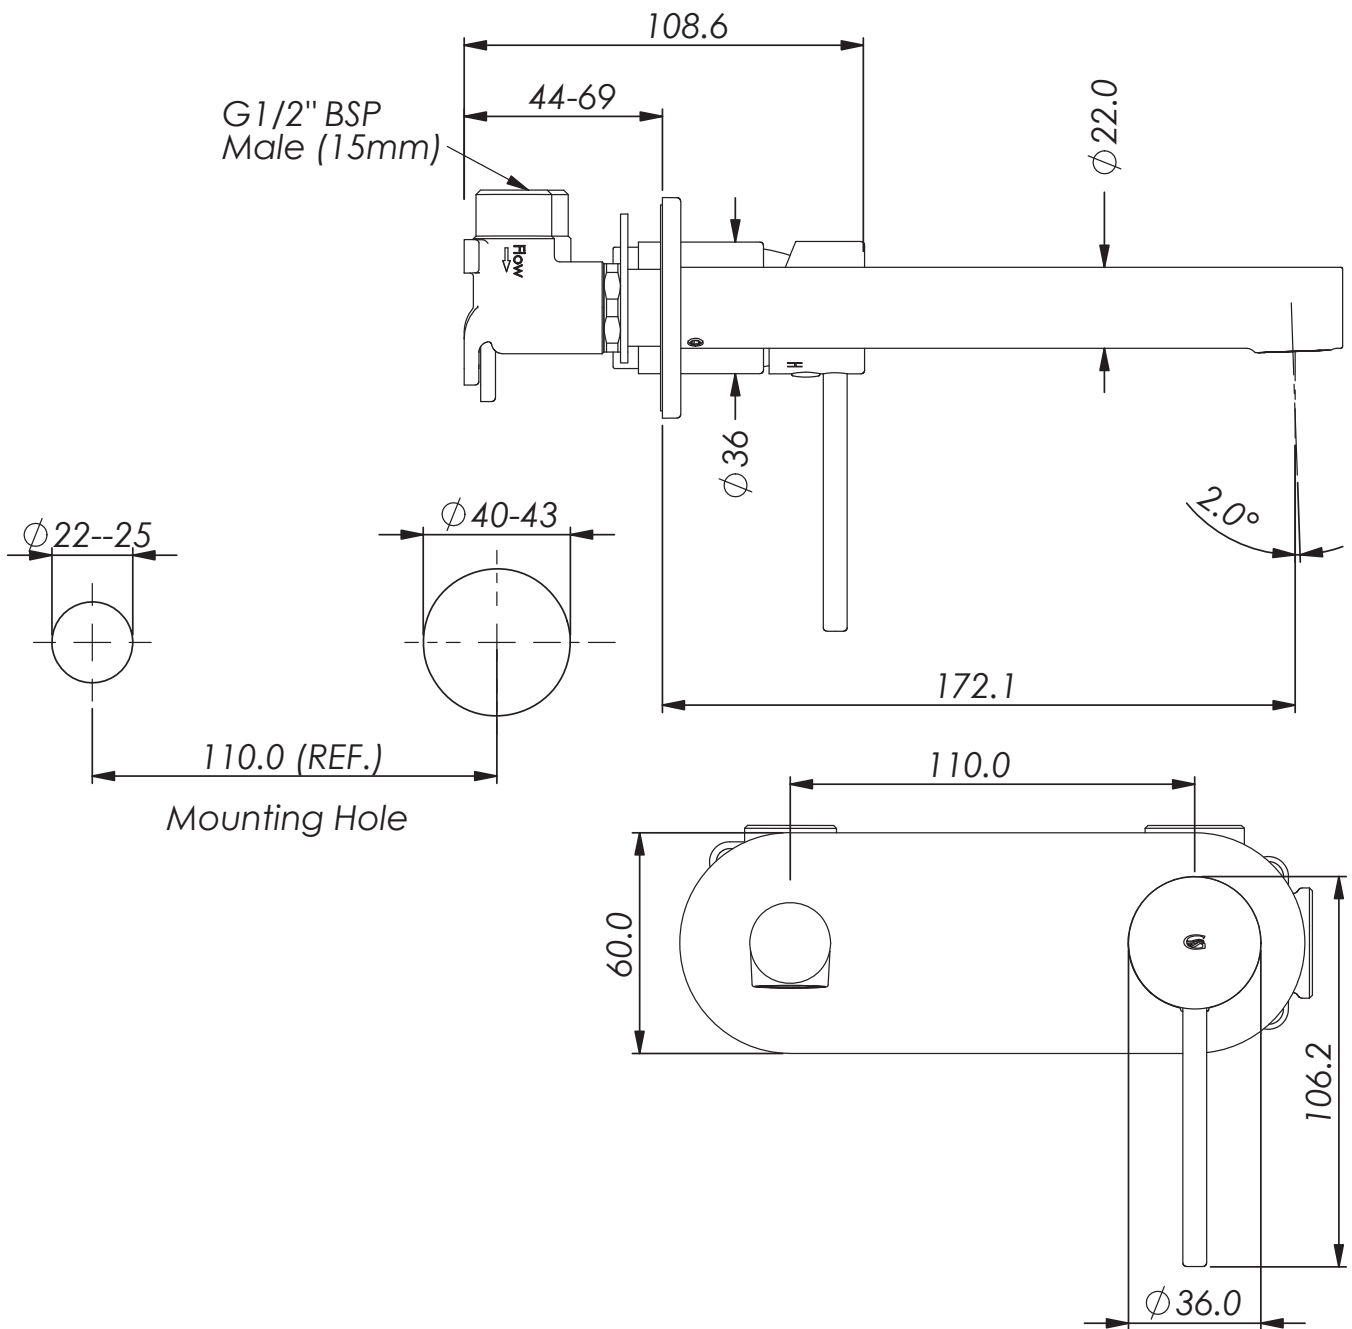

MACI

Wall Basin Mixer w Faceplate

- 212025210 | T40101 | Chrome
- 212025211 | T40101 | Brushed Nickel
- 212025216 | T40101 | Brushed Brass
- 212025217 | T40101 | Matte Black
- 212025219 | T40101 | Gun Metal

WELS 5 Stars 6.0L/Min
Fixed Spout | 190mm

AU PHONE - 1800 244 487
 EMAIL - aussales@greenstapware.com
 WEBSITE - greenstapware.com.au

GREENS
 where life meets water