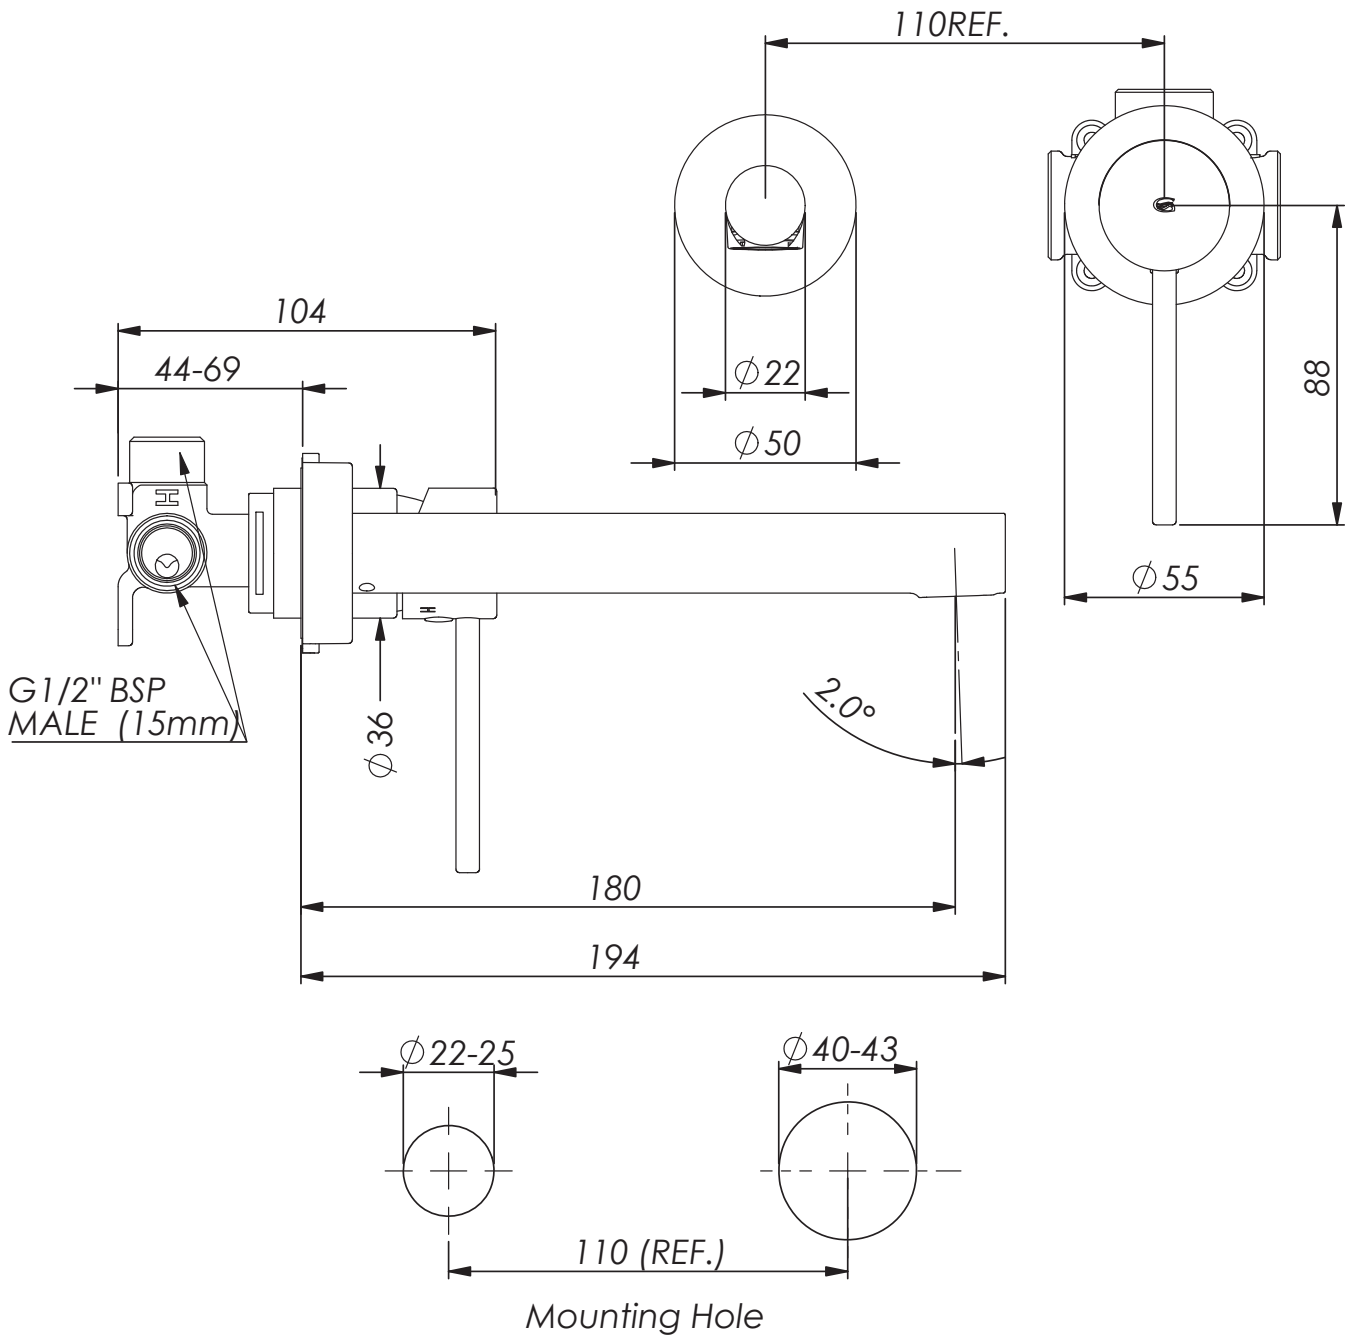

## Wall Basin Mixer

- 212025200 | T40101 | Chrome
- 212025201 | T40101 | Brushed Nickel
- 212025206 | T40101 | Brushed Brass
- 212025207 | T40101 | Matte Black
- 212025209 | T40101 | Gun Metal

WELS 5 Stars 6.0L/Min | Fixed Spout | 190mm