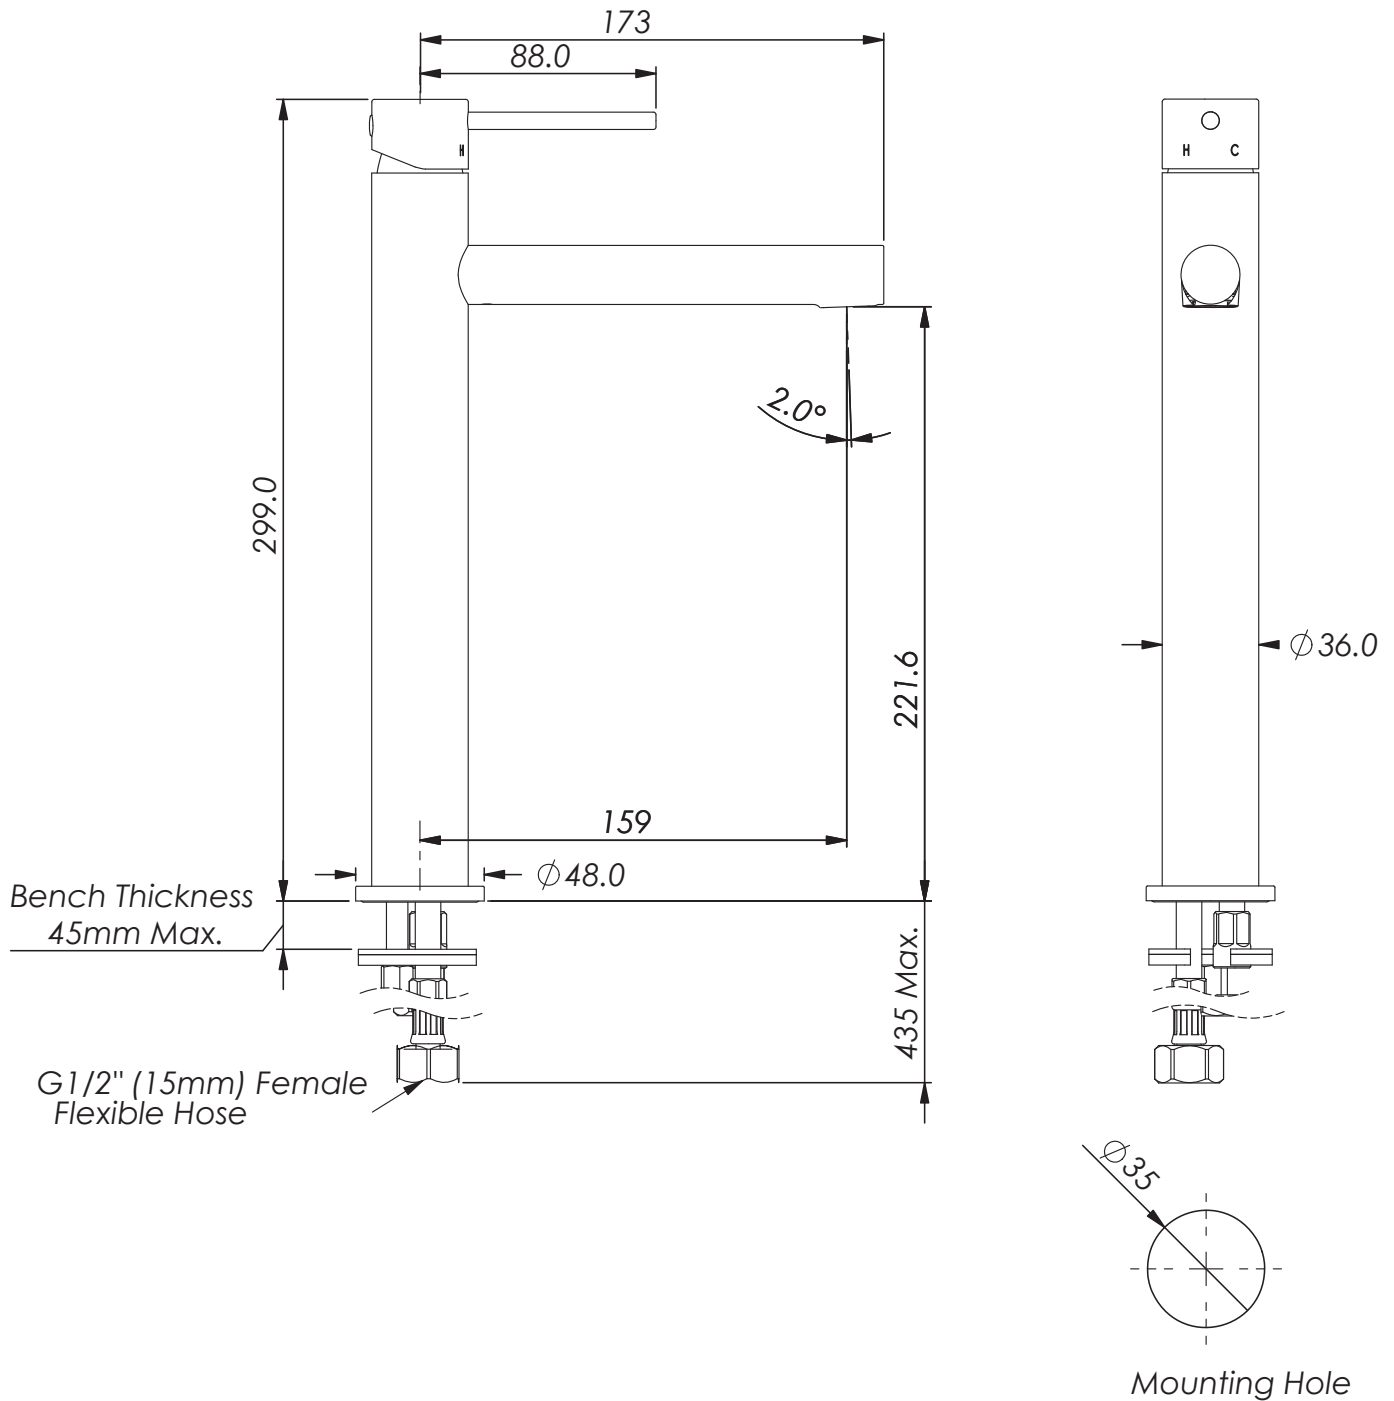

MACI Tower Basin Mixer

- 21202560 | T40099 | Chrome
- 21202561 | T40099 | Brushed Nickel
- 21202566 | T40099 | Brushed Brass
- 21202567 | T40099 | Matte Black
- 21202569 | T40099 | Gun Metal

WELS 5 Stars 6.0L/Min | Fixed Spout