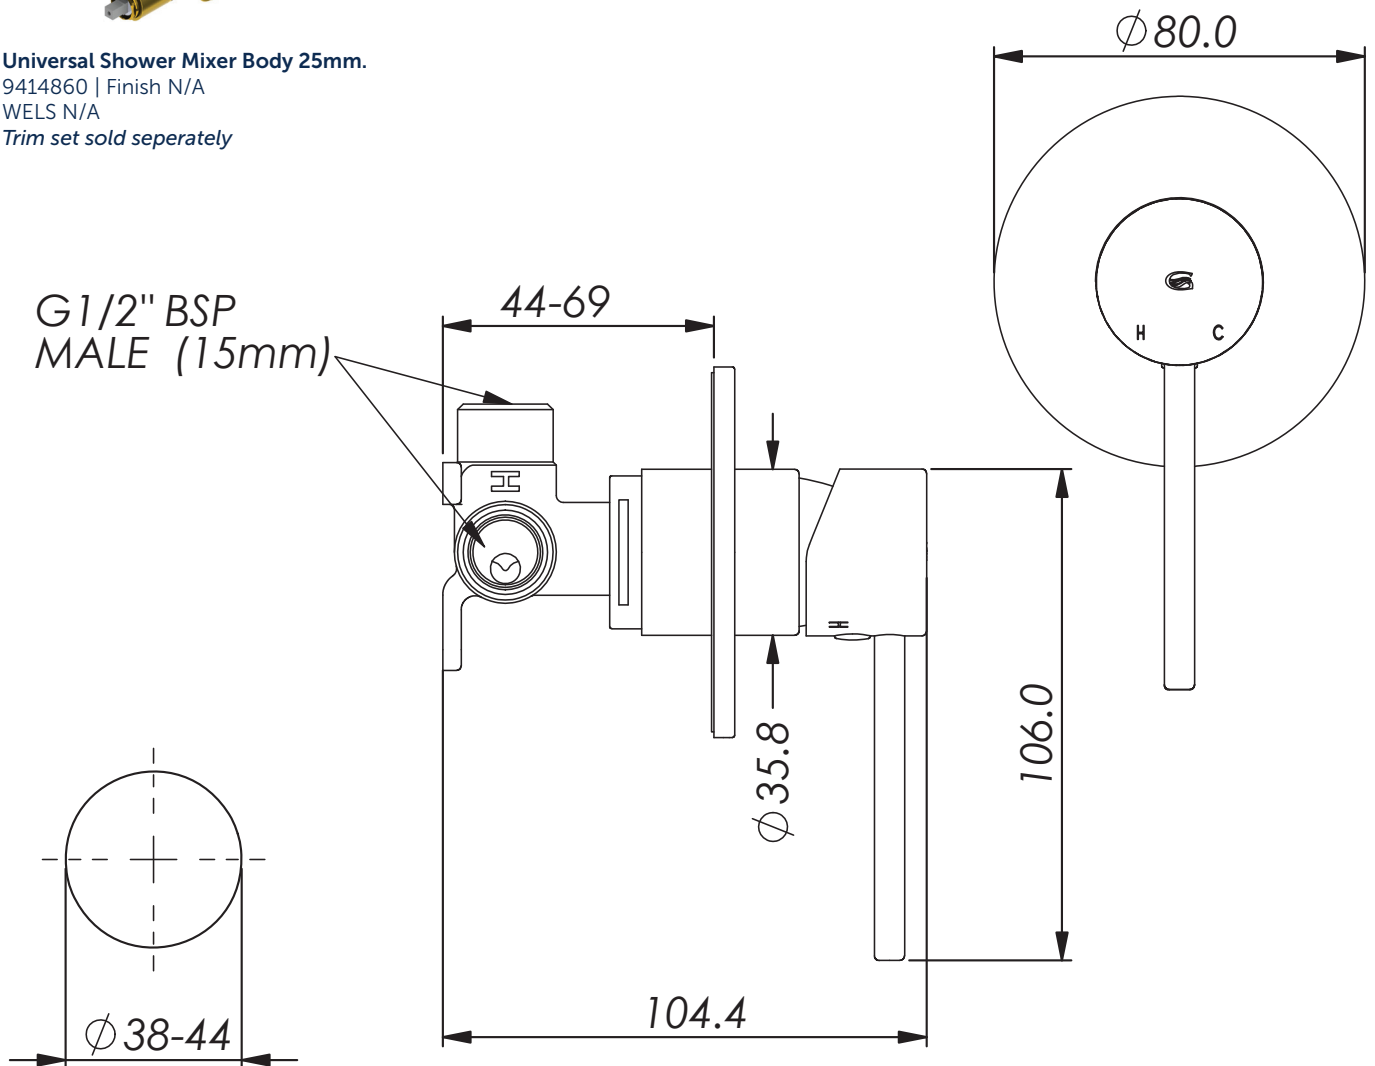

MACI Shower Mixer Trim Set

- 21202500 | Chrome
- 21202501 | Brushed Nickel
- 21202506 | Brushed Brass
- 21202507 | Matte Black
- 21202509 | Gun Metal

WELS N/A | 80mm² Faceplate
Trim set only to suit MP25 MP Shower Valve Body

Universal Shower Mixer Body 25mm.
9414860 | Finish N/A
WELS N/A
Trim set sold separately

AU PHONE - 1800 244 487
EMAIL - aussales@greenstapware.com
WEBSITE - greenstapware.com.au

 | **GREENS**
where life meets water