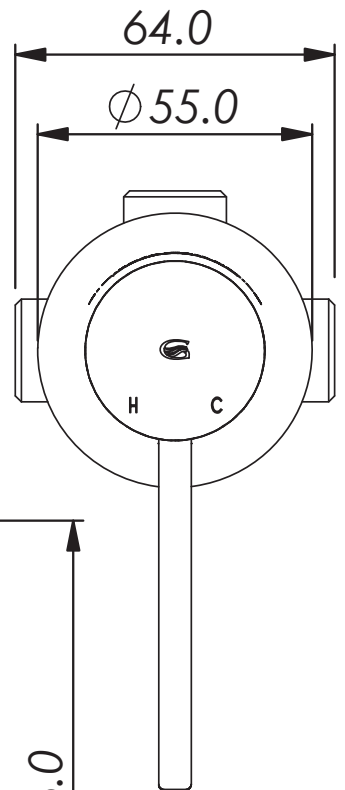

MACI

Mini Shower Mixer Trim Set

- 21202510 | Chrome
- 21202511 | Brushed Nickel
- 21202516 | Brushed Brass
- 21202517 | Matte Black
- 21202519 | Gun Metal

WELS N/A | 55mm² Faceplate
 Trim set only to suit Universal Shower
 Mixer Body 25mm.

MP25 MP Shower Valve Body
 9404860 | Finish N/A
 WELS N/A | MP
 Trim set sold separately

Mounting Hole

AU PHONE - 1800 244 487
 EMAIL - aussales@greenstapware.com
 WEBSITE - greenstapware.com.au

 | **GREENS**
 where life meets water