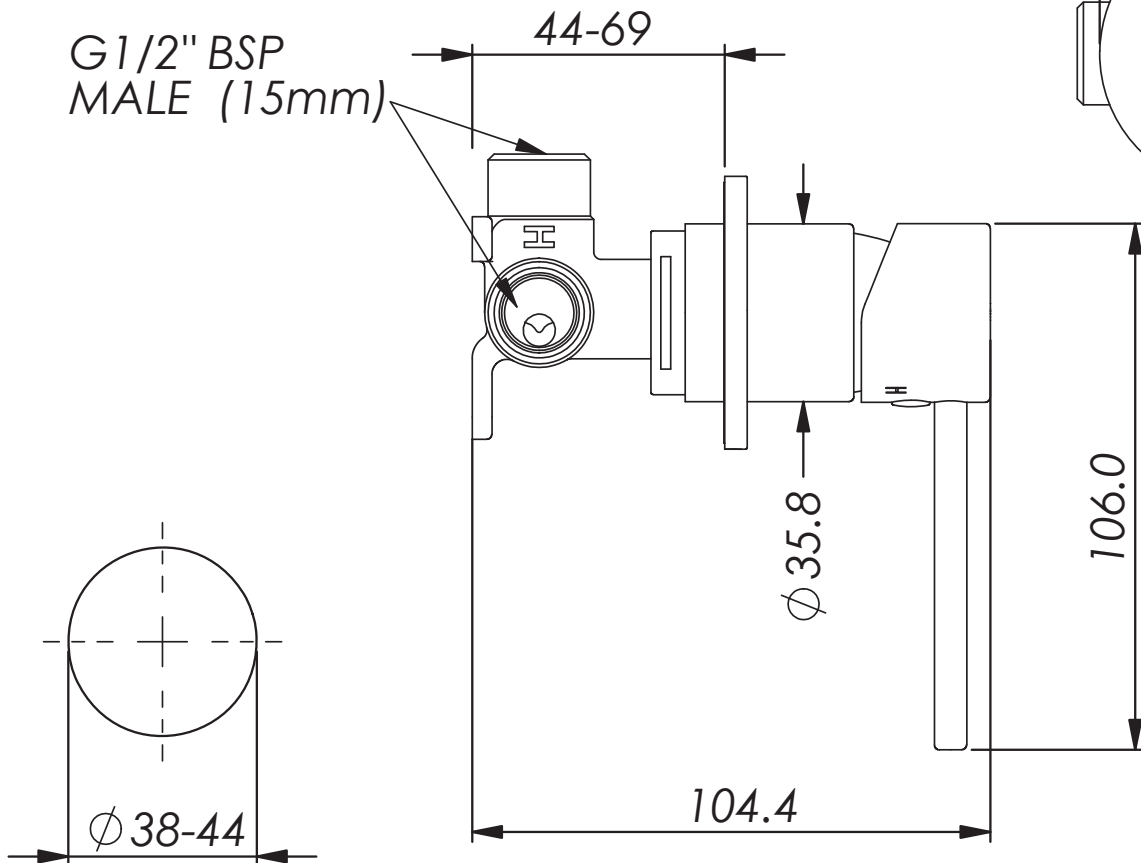

MACI

Mini Shower Mixer Trim Set

- 21202510 | Chrome
- 21202511 | Brushed Nickel
- 21202516 | Brushed Brass
- 21202517 | Matte Black
- 21202519 | Gun Metal

WELS N/A | 55mm² Faceplate
 Trim set only to suit Universal Shower
 Mixer Body 25mm.

MP25 MP Shower Valve Body
 9404860 | Finish N/A
 WELS N/A | MP
 Trim set sold separately

Mounting Hole

AU PHONE - 1800 244 487
 EMAIL - aussales@greenstapware.com
 WEBSITE - greenstapware.com.au

 | **GREENS**
 where life meets water