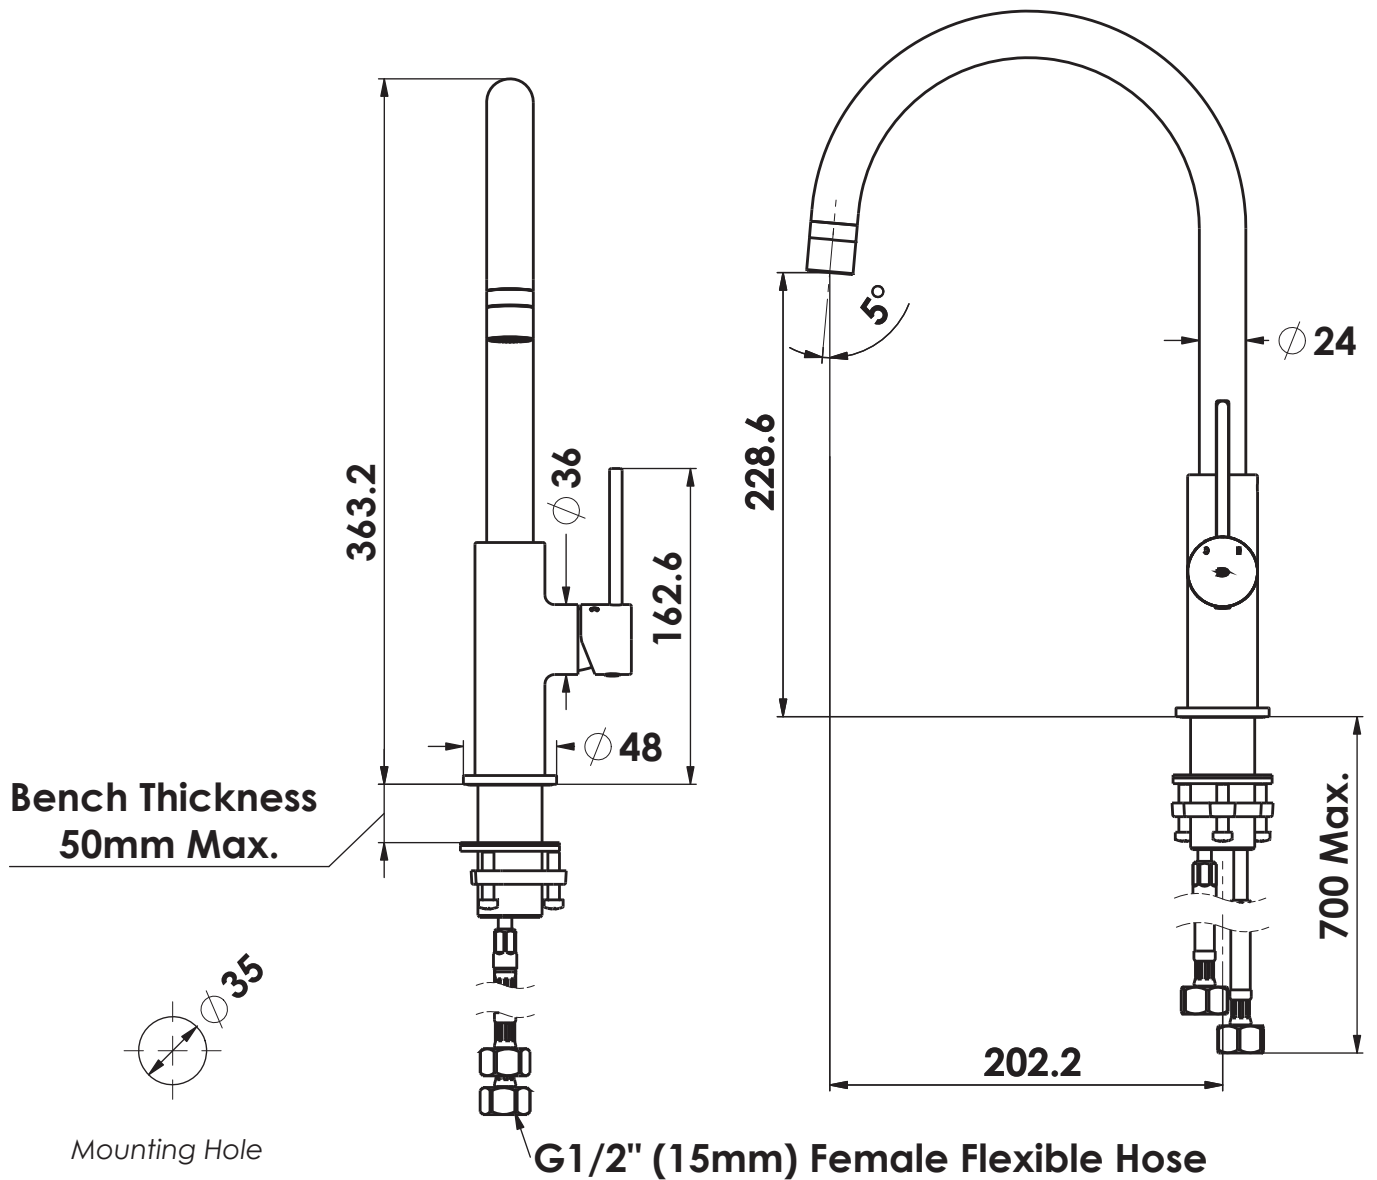

MACI

Gooseneck Sink Mixer

- 21202540 | T40097 | Chrome
- 21202541 | T40097 | Brushed Nickel
- 21202546 | T40097 | Brushed Brass
- 21202547 | T40097 | Matte Black
- 21202549 | T40097 | Gun Metal

WELS 5 Stars 6.0L/Min | Swivel Spout
Smart Aerator