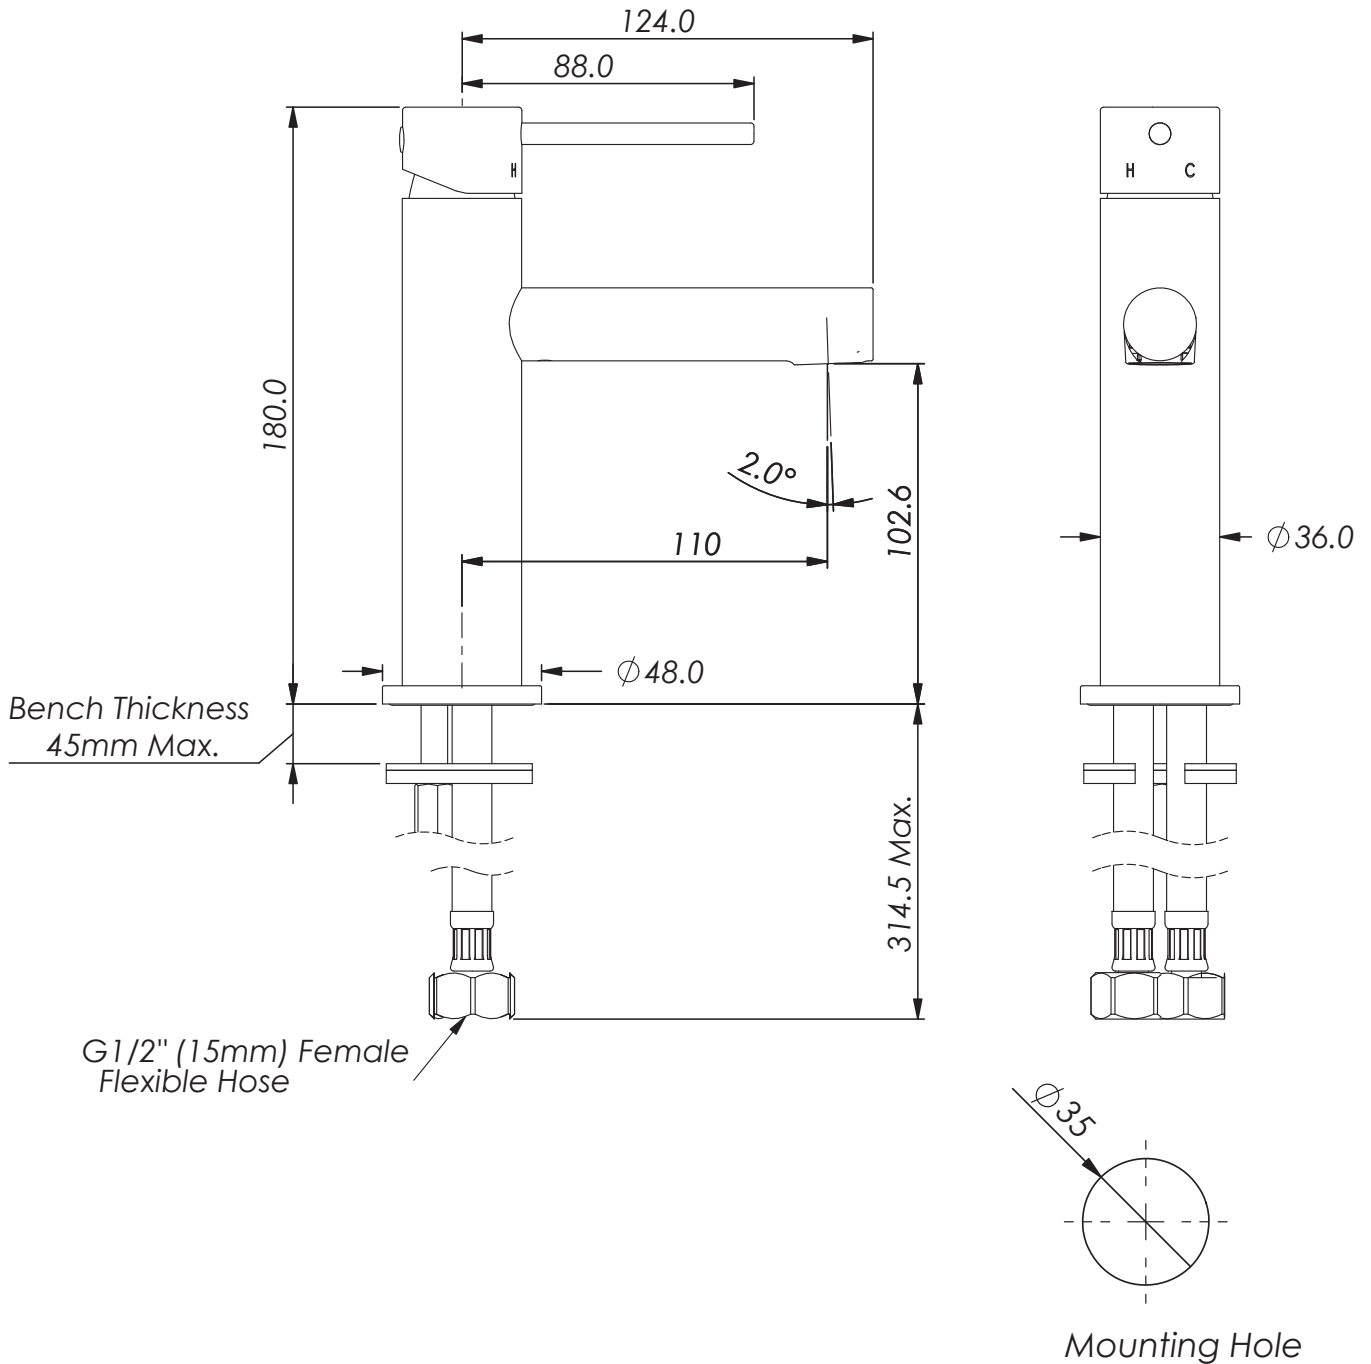

## Basin Mixer

- 21202550 | T40099 | Chrome
- 21202551 | T40099 | Brushed Nickel
- 21202556 | T40099 | Brushed Brass
- 21202557 | T40099 | Matte Black
- 21202559 | T40099 | Gun Metal

WELS 5 Stars 6.0L/Min | Fixed Spout