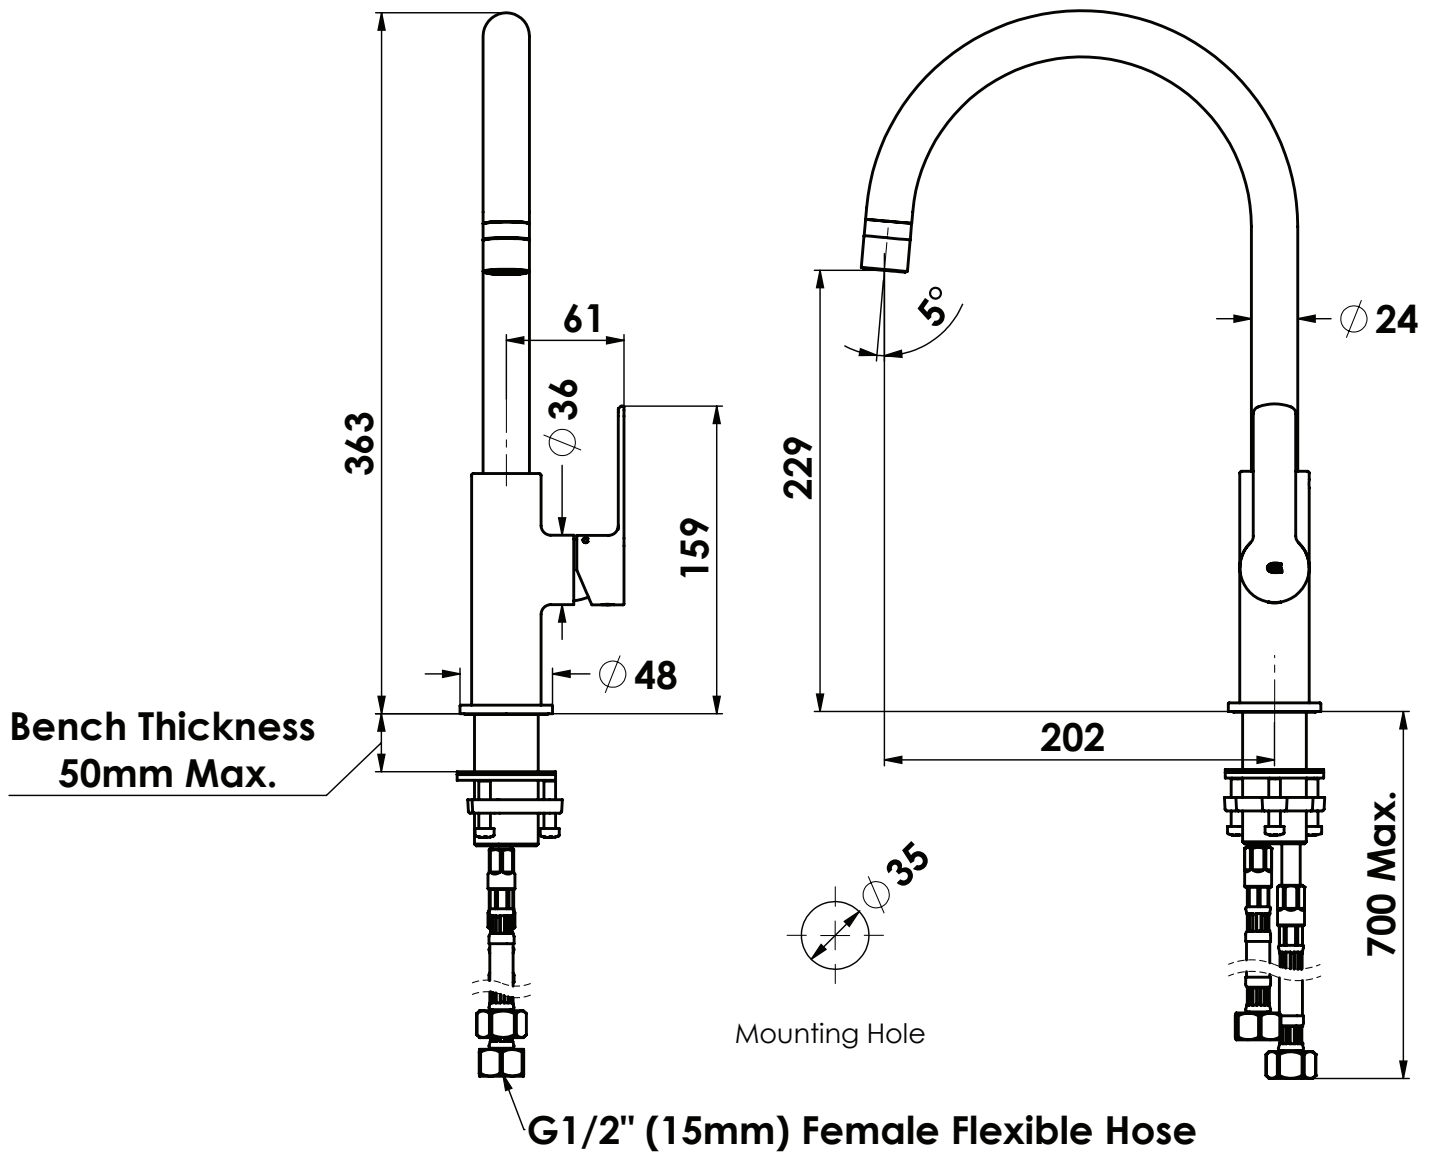

ASTRO II

Gooseneck Sink Mixer

- 25428302 | Chrome
- 25428372 | Brushed Nickel
- 25428312 | Brushed Brass
- 25428362 | Matte Black
- 25428392 | Gun Metal

WELS 5 Star 6.0L/M | All Pressures
Swivel Spout | Dual Function Spray